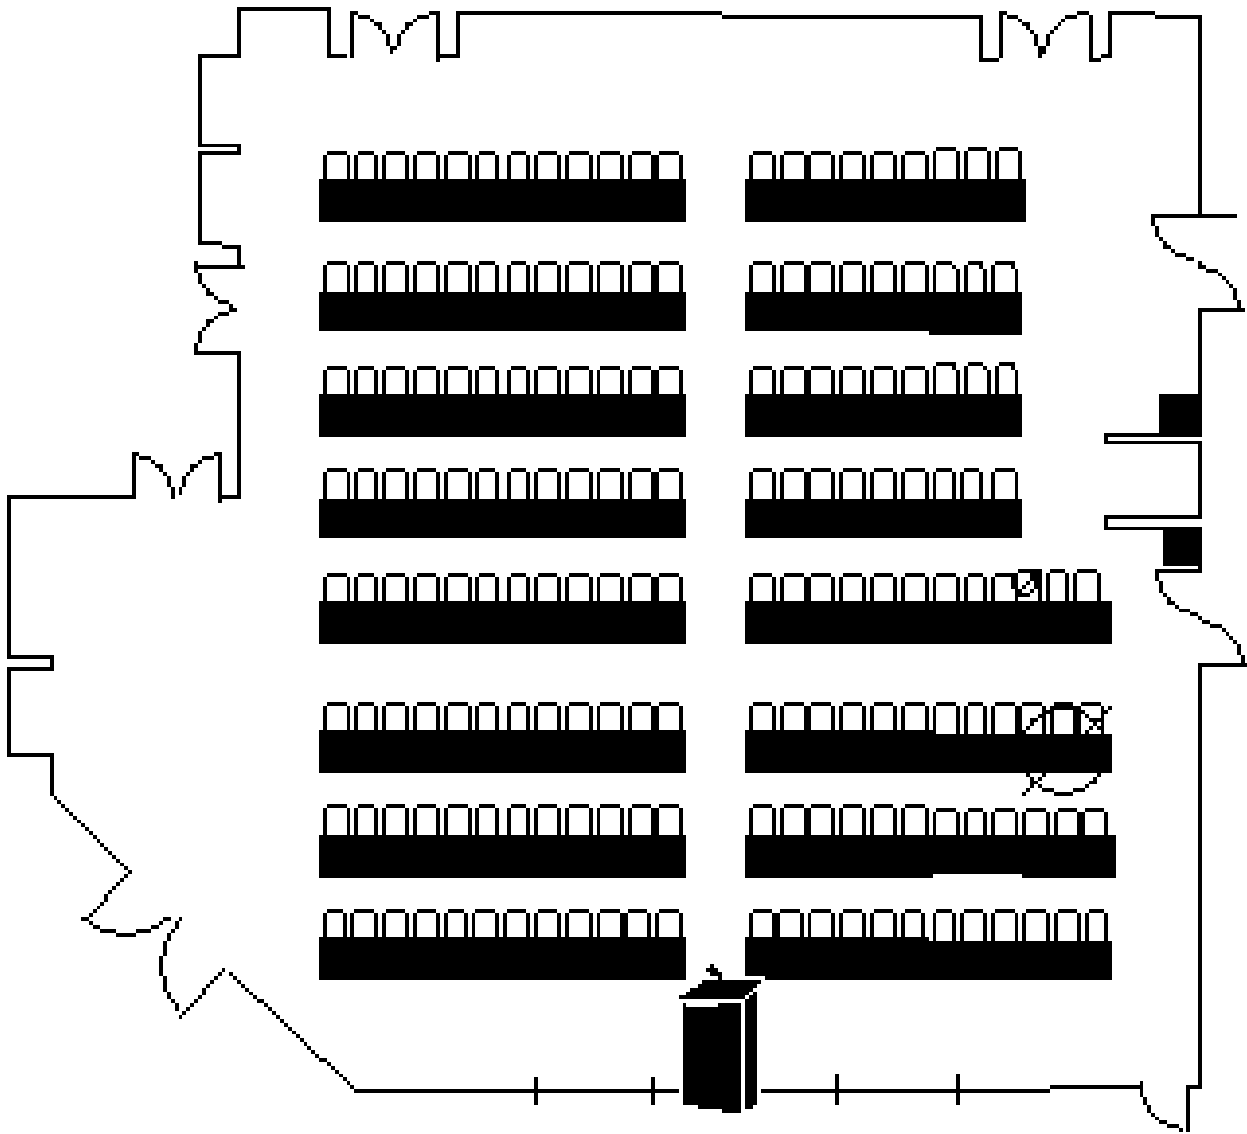

# Ballroom

Capacity: 300 (based on setup)  
5,038 Square feet  
Ceiling height 14ft

# Wedding Setup

## Full Ballroom

# Full Ballroom Theater Style