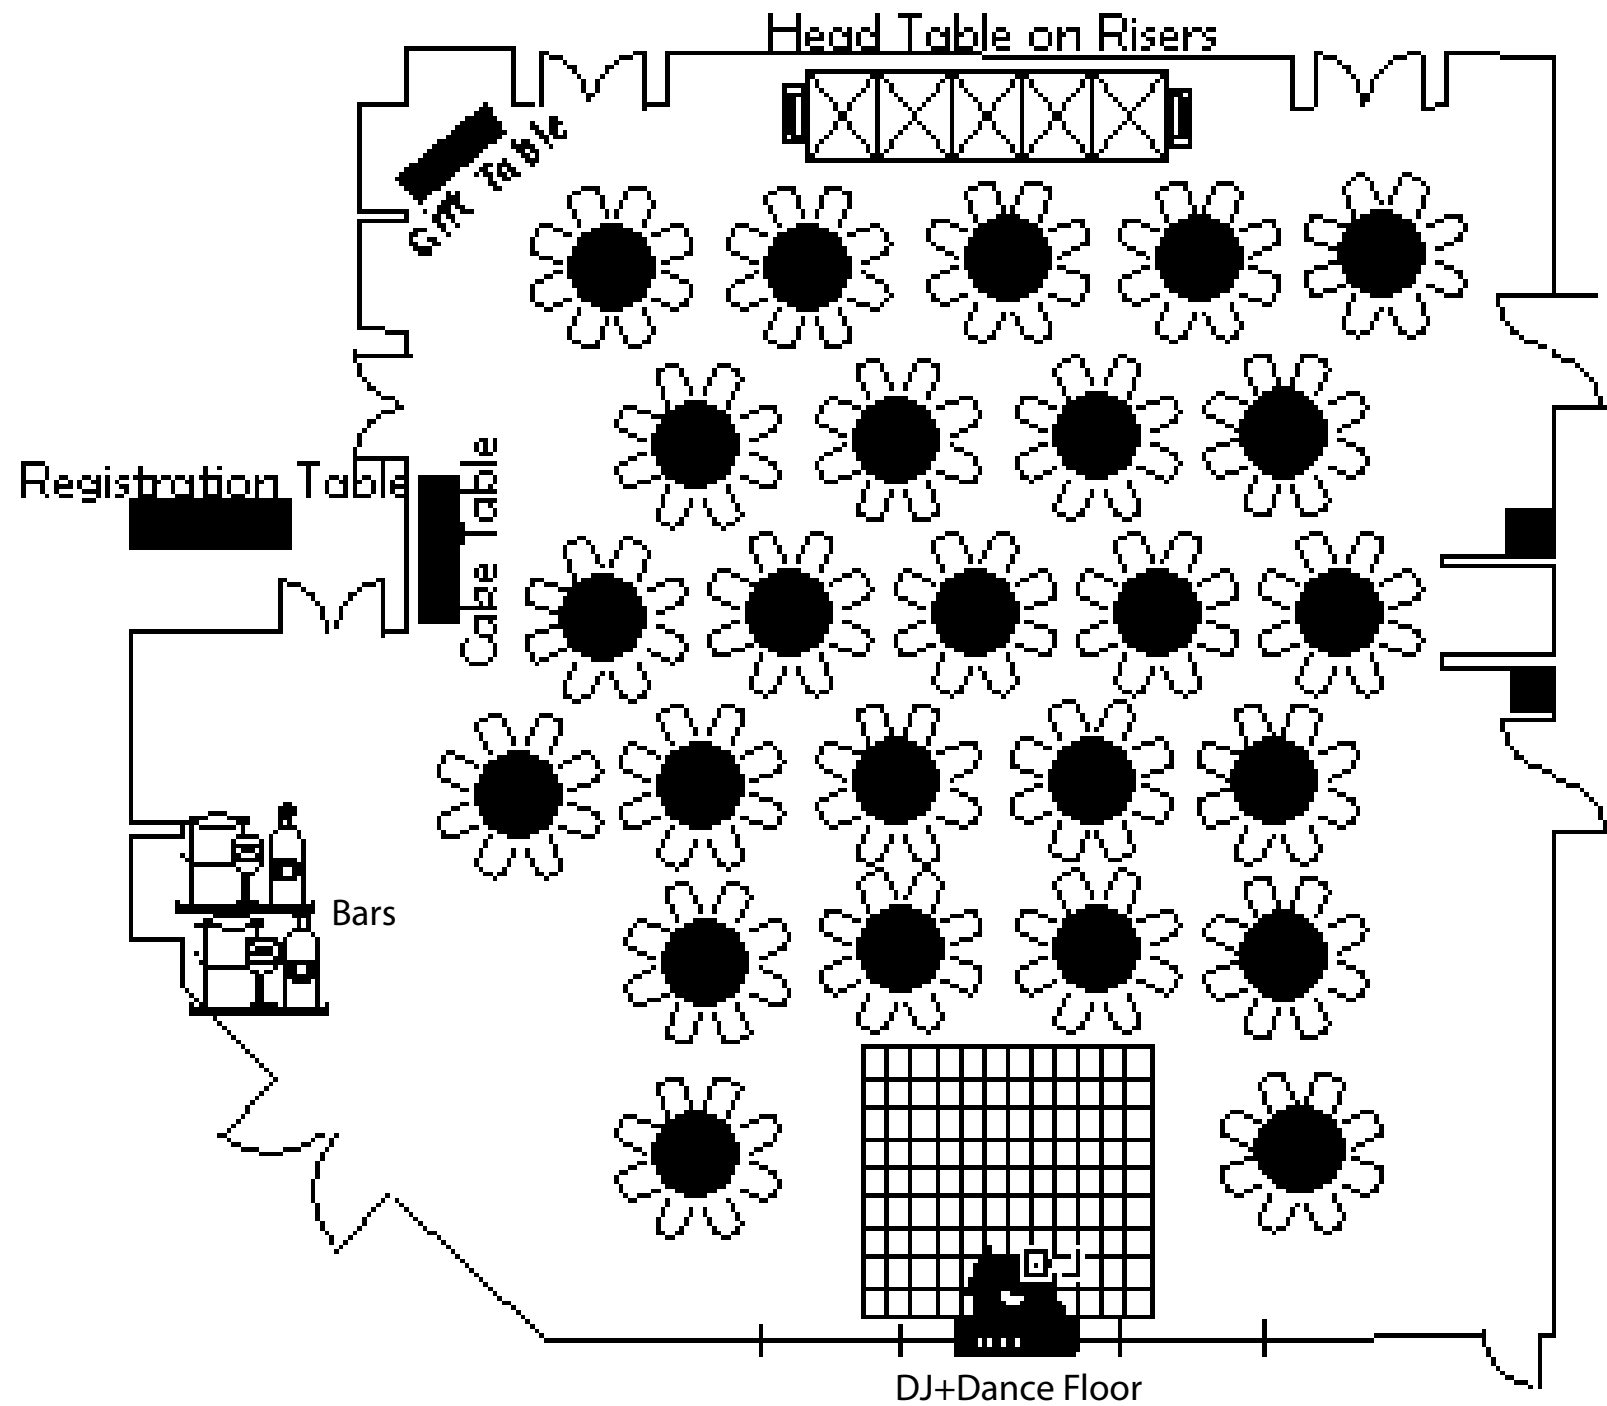

# Ballroom

Capacity: 300 (based on setup)  
5,038 Square feet  
Ceiling height 14ft

# Wedding Setup

## Full Ballroom